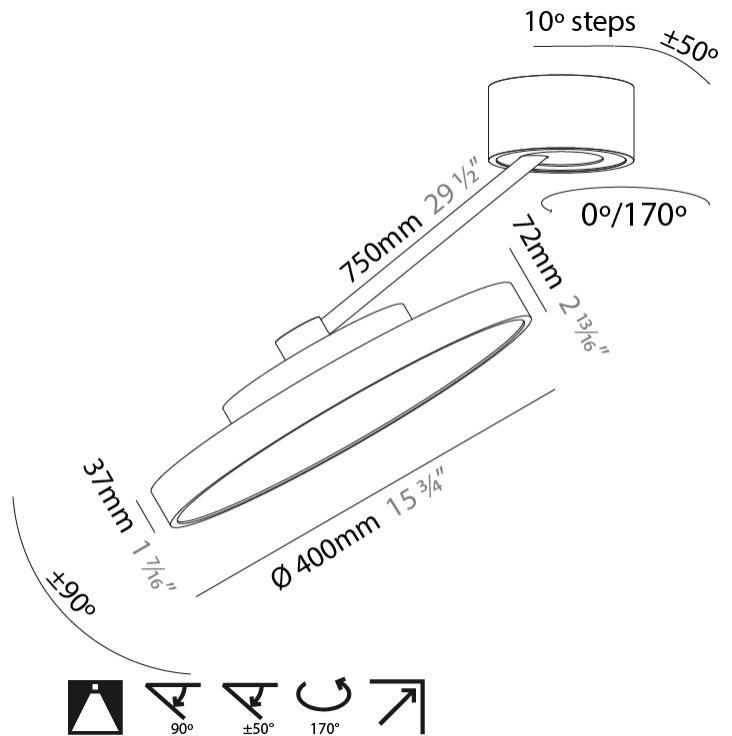

PHYSICAL

Shape: Round
Diameter (mm): 400
Diameter (in): 15 3/4
Height (mm): 72
Height (in): 2 13/16
Max. Overall Height (mm): 870
Max. Overall Height (in): 34 1/4
Extension (mm): 750
Extension (in): 29 1/2
Light Distribution: Adjustable / Direct
Weight (kg): 3.140
Weight (lbs): 6.922
Diffuser: PMMA - Opal / Micro-Prism / Sparkling Secret / Vintage Industrial
Fixture Finish: SSR / BKV / CWI / CRY / HAB / UFT / ITA / RUA / FTG / MYG / LOD / PUS / FRO / FUP / KIA / POP / BLS / SPG / MEY / GOH / GUM / CHC / COM / ABZ / JAG / OBR / MOS / ROR
Fixture Material: Extruded Aluminum / Steel

ELECTRICAL

Lamp Type: LED (Zhaga Standard)
Input Wattage (W): 17
Total Output Wattage (W): 16
Dimming: Tri-Mode (Non-Dimming and Phase Dimming (120Vac only) and 0-10V Dimming)
Driver Included: Yes
Driver Location: Integrated
Driver Type: Constant Current - Universal
Driver Class: Class 2
Input Voltage (V): 120 - 277
Constant Current (MA): 500

LED

Color Temperature (°K): 2700 / 3000 / 3500 / 4000
Max. Delivered Lumen (lm): 1807 / 1943 / 1951 / 1991
Nominal Lumen (lm): 2250 / 2420 / 2430 / 2480
CRI: >90 CRI
Lamp Life (hrs): 50000

OPTICAL

Adjustability: Rotational Canopy 170°; Tilting Canopy ±50°; Tilting Head ±90°

RATINGS AND CERTIFICATIONS

Certified By: Certified for North American Standards
IP rating: IP20